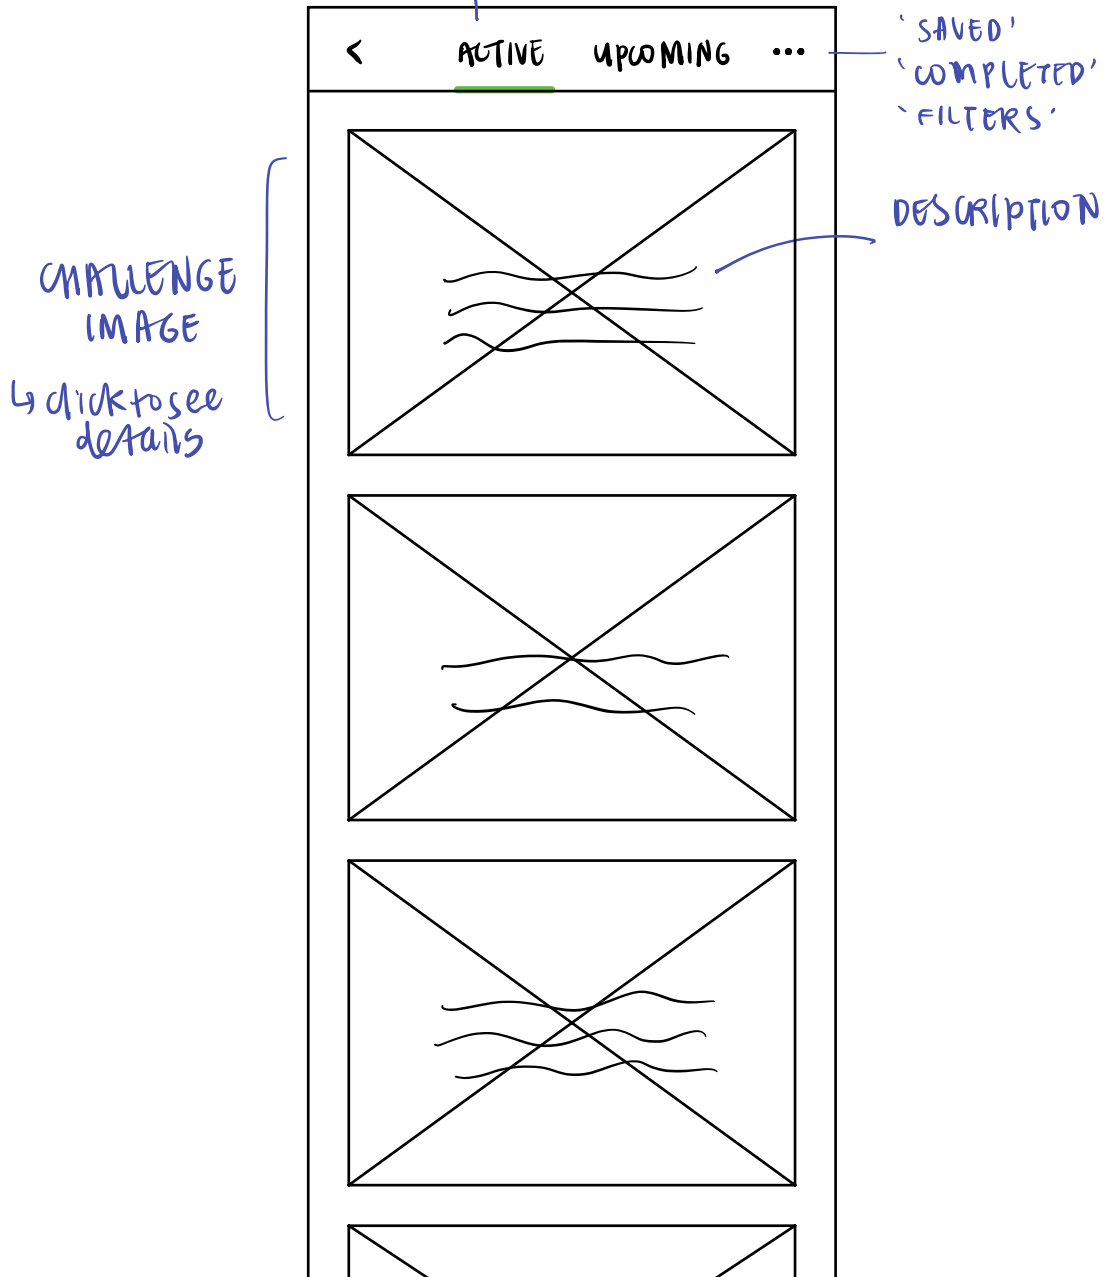

NOTIFICATIONS PAGE OPTION 2 (MOBILE)

↳ from user clicking the notifications tab or icon

NOTIFICATIONS PAGE OPTION 3 (MOBILE)

↳ from user clicking the notifications tab or icon

CHALLENGE PAGE OPTION #1 (MOBILE)

↳ from user clicking 'milestones' > 'challenges'

2 TABS: SWIPE LEFT OR RIGHT

CHALLENGES PAGE OPTION #2 (MOBILE)

↳ from user clicking 'milestones' > 'challenges'

CHALLENGE
DETAILS PAGE
(MOBILE)

OPTION #1

SHARE

CHALLENGE IMAGE

DESCRIPTION

ACHIEVEMENTS (?)

'JOIN CHALLENGE'
↳ floating icon

CHALLENGE
DETAILS PAGE
(MOBILE) OPTION #2

* POP-UP PAGE
↳ can also
swipe down
to exit

CHALLENGES
PAGE

CHALLENGE
NAME & IMAGE